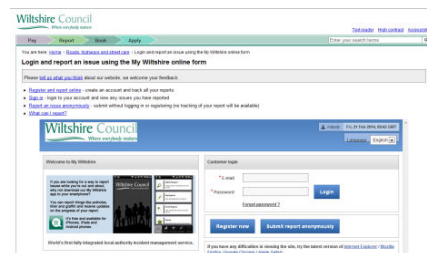

Local Highways Update – July 2014

Seasonal Update

Urban Grass Cut

- Commenced 10th March 2014
- On a 3 week cycle, currently on 6th Cut

Rural Grass Cut & Rural Litter Pick

- 6 Week programme now completed
- Visibility spays to be cut throughout the year as needed

Programmed Works

Community Days

Parish	Contractor Site Meeting	Community Day
Norton and Foxley	Wednesday 25 June 2014 9:30am	Tuesday 8 July 2014
Little Somerford	Wednesday 2 July 2014 9:30am	Tuesday 15 July 2014
Hankerton	Wednesday 9 July 2014 9:30am	Tuesday 22 July 2014
Ashton Keynes	Wednesday 16 July 2014 9:30am	Tuesday 29 July 2014
Luckington	Wednesday 23 July 2014 9:30am	Tuesday 5 August 2014
Malmesbury Without	Wednesday 30 July 2014 9:30am	Tuesday 12 August 2014
Dauntsey	Wednesday 6 August 2014 9:30am	Tuesday 19 August 2014
Crudwell	Wednesday 13 August 2014 9:30am	Tuesday 26 August 2014

Highways Steward Visit

	Luckington	Sopworth	Sherston	Easton Grey	Norton	Malmesbury Without	Malmesbury	Brokenbough	Great Somerford Little Somerford	Dauntsey	Brinkworth	Lea & Cleverton	Charlton	Hankerton	Crudwell	Oaksey	Minety	Leigh	Ashton Keynes	
07-Jul																				
14-Jul																				
21-Jul																				
28-Jul																				
04-Aug																				
11-Aug																				
18-Aug																				
25-Aug																				

My Wiltshire App

Please use the “My Wiltshire” App to report Local Highway defects to Wiltshire Council.

Local Highways includes

Grass Cutting, Street Cleaning, Emptying Bins, Potholes, Drainage etc

Matt Perrott - Highways Community Coordinator

T.01249 468 561 | M.07966 310 655 | Matt.Perrott@wiltshire.gov.uk